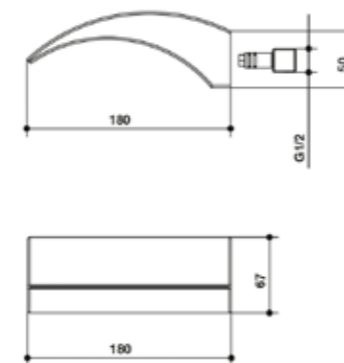

15536/D

Gruppo vasca doccia esterno con tubo, soffione, e set doccia duplex. External bath shower mixer with tube, shower head and duplex shower set.

ARTICOLO COMPLETO / COMPLETE ITEM

- **15536CR0D**
  CR

- **15536BMOD ***
  BM

- **15536FA0D ***
  FA/NM/OR/HM

* Nelle varianti colore alcuni particolari saranno cromati per garantire gli standard qualitativi. / To assure our quality standard on colored product, some details remain in chrome.

RICAMBI / SPARE PARTS

9792 *	9792 **
00860CR	09600CR
00851CR00	121CRCL
00117CRDV	

*Calda / Hot **Fredda / Cold

1004/23

Bocca incasso 230 mms. 230 mms. built-in spout.

ARTICOLO COMPLETO / COMPLETE ITEM

- **01004CR23**
  CR

- **01004BM23**
  BM

- **01004OR23**
  OR/HM/FA/NM

RICAMBI / SPARE PARTS

09987CR

FINITURE E COLORI / FINISHES AND COLOURS

15891

Bocca incasso classica a cascata. Built-in classical waterfall spout.

ARTICOLO COMPLETO / COMPLETE ITEM

- **15891CR00** CR

- **15891OR00** OR

15892

Bocca a cascata classica bordo vasca. Classical deck bath spout.

ARTICOLO COMPLETO / COMPLETE ITEM

- **15892CR00** CR

- **15892OR00** OR

ACCESSORI E RICAMBI / ACCESSORIES AND SPARE PARTS

AXEL
TURANDOT
PROJECT
GIO2
OCLOCK
TUBE
ON
LINE
T MIX / T LEVA LATERALE
PT7
ELECTRONIC
KITCHEN