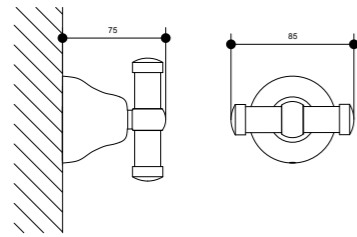

15001

Porta abito.

Robe hook.