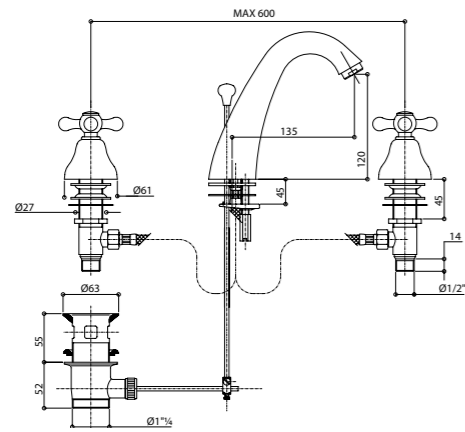

15501

Gruppo lavabo tre fori completo di scarico 1.1/4".

Three holes basin mixer with 1.1/4" pop-up waste.

ARTICOLO COMPLETO / COMPLETE ITEM

15501CR00
CR

15501BM00
BM

15501FA00
FA/NM/OR/HM

Abbinabile a / To match with:
Sifone / Siphon - 00065CR00

RICAMBI / SPARE PARTS

9792 *

9792 **

9998CR

*Calda / Hot **Fredda / Cold

15503

Gruppo bidet tre fori completo di scarico 1.1/4".

Three holes bidet mixer with 1.1/4" pop-up waste.