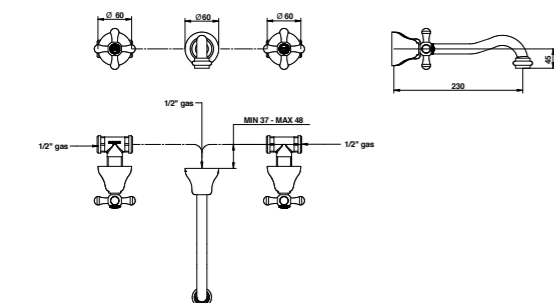

RICAMBI / SPARE PARTS

9792 *	9792 **
9987CR	

*Calda / Hot **Fredda / Cold

FINITURE E COLORI / FINISHES AND COLOURS

15500

Rubinetti incasso 1/2".

1/2" built-in tap.

ARTICOLO COMPLETO / COMPLETE ITEM

15500CR00	CR

PARTE INCASSO BUILT-IN PART	PARTE ESTERNA DA ABBINARE EXTERNAL MATCHING PART

FINITURE / FINISHES	
0977 calda / hot	15500CREU CR
0977 fredda / cold	15500FAEU FA/NM/OR/HM
	15500BMEU BM

ACCESSORI / ACCESSORIES

00083CRCS